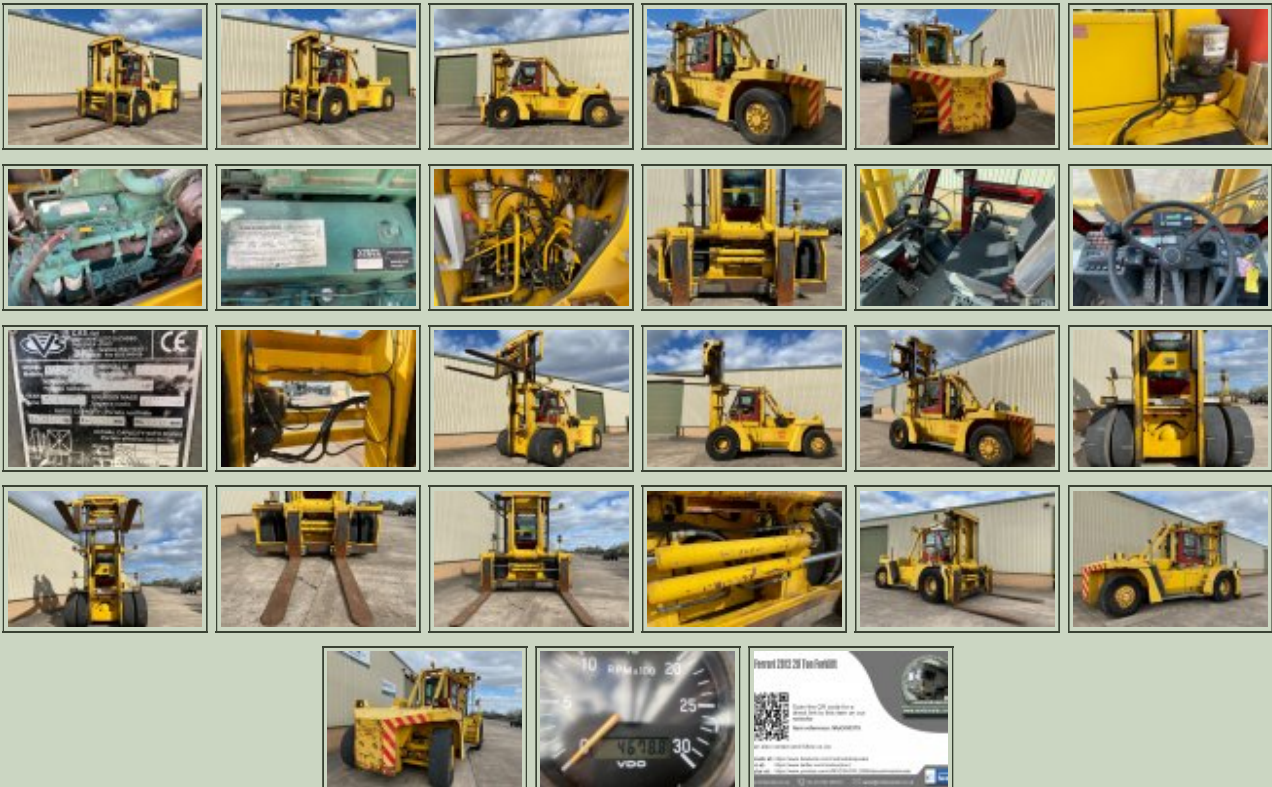

Side Shift/Fork Positioners
2x Central lubrication greasing
Volvo Penta Engine
Clark Transmission
16.00x25 Tyres 32 Ply

Videos (if available)

Category	Forklifts	Length	8.40M
Manufacturer	CVS Ferrari	Height	4.00M
Engine	Volvo Penta TWD731 VE	Width	3.40M
Gearbox	Clark 4 Speed	GVW	39,700 Kg
Brakes		Hrs_Kms	4678 Hours
Steering		Date into Service	2002
Tyres	16.00x25	Year of Manufacture	2002
Max Load	28,000 Kg	Qty Available	1
Electrics	24v	Export Requirements ...more	NLR

REQUEST A QUOTE

or call us on **UK +44(0)1302-954007** or **UK +44 (0)1909-515168**

Photo Gallery

All prices quoted are GBP U.K. Pounds Sterling Ex. Works excluding VAT where applicable and shipping / associated costs.